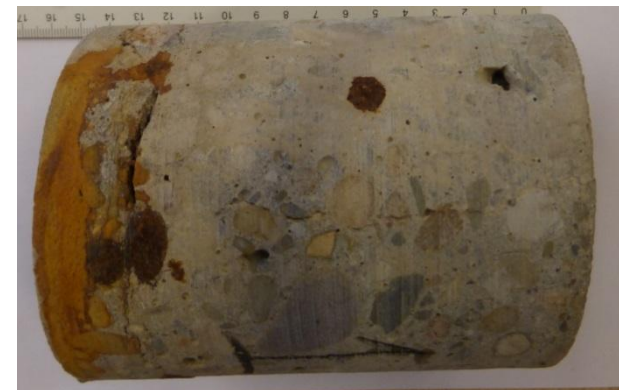

Senior advisor building materials (Bartels Building Solutions)

- Hands on experience inspection
- Clients: private owners – Multinational companies