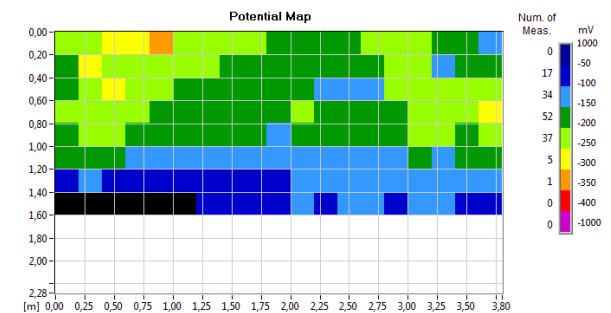

Senior advisor building materials (Bartels Building Solutions)

- Hands on experience inspection
- Clients: private owners – Multinational companies